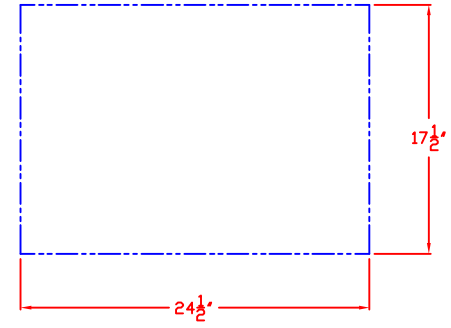

05/15/12

LYNX 19 IN. STORAGE DRAWER
MODEL LDW19
W/ DIMENSIONS

ISLAND CUTOUT
IN BLUE

TOP VIEW

FRONT VIEW

SIDE VIEW

05/15/12

LYNX 19 IN. STORAGE DRAWER
MODEL LDW19
ISLAND CUTOUT

ISLAND CUTOUT
IN BLUE

TOP VIEW

FRONT VIEW

SIDE VIEW