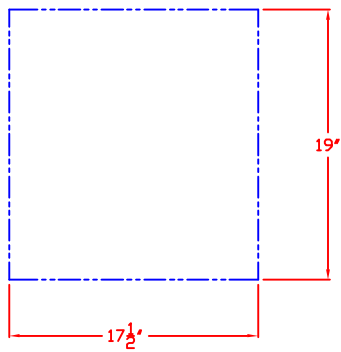

05/15/12

LYNX 19 IN. STORAGE DRAWER
MODEL LDW19
W/ DIMENSIONS

ISLAND CUTOUT
IN BLUE

TOP VIEW

FRONT VIEW

SIDE VIEW

05/15/12

LYNX 19 IN. STORAGE DRAWER
MODEL LDW19
ISLAND CUTOUT

ISLAND CUTOUT
IN BLUE

TOP VIEW

FRONT VIEW

SIDE VIEW