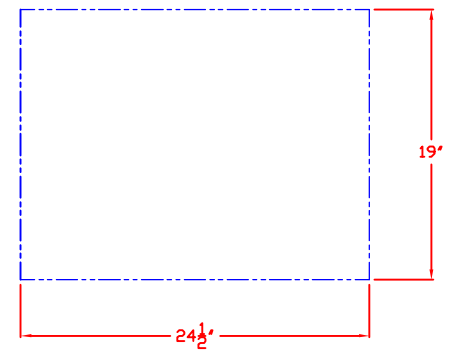

05/15/12

LYNX 19 IN. STORAGE DRAWER
MODEL LDW19
W/ DIMENSIONS

ISLAND CUTOUT
IN BLUE

TOP VIEW

FRONT VIEW

SIDE VIEW

05/15/12

LYNX 19 IN. STORAGE DRAWER
MODEL LDW19
ISLAND CUTOUT

ISLAND CUTOUT
IN BLUE

TOP VIEW

FRONT VIEW

SIDE VIEW