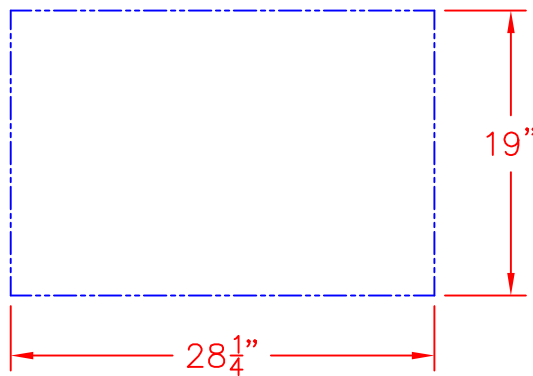

LYNX 30 IN. TRASH STORAGE ACCESSORY
MODEL LTA30
ISLAND CUTOUT

ISLAND CUTOUT
IN BLUE

TOP VIEW

FRONT VIEW

SIDE VIEW

LYNX 30 IN. TRASH STORAGE ACCESSORY
MODEL LTA30
W/ DIMENSIONS

ISLAND CUTOUT
IN BLUE