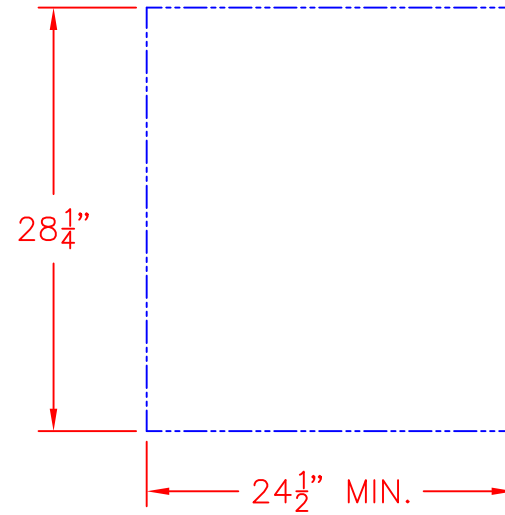

LYNX 30 IN. TRASH STORAGE ACCESSORY
MODEL LTA30
ISLAND CUTOUT

ISLAND CUTOUT
IN BLUE

TOP VIEW

FRONT VIEW

SIDE VIEW

LYNX 30 IN. TRASH STORAGE ACCESSORY
MODEL LTA30
W/ DIMENSIONS

ISLAND CUTOUT
IN BLUE