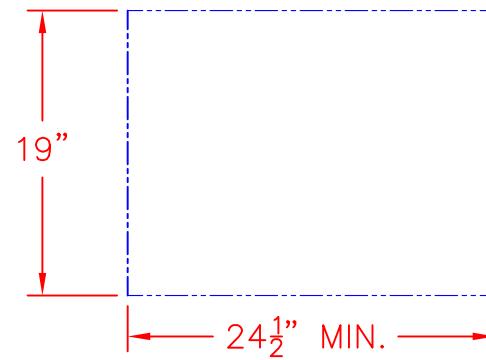

LYNX 30 IN. TRASH STORAGE ACCESSORY
MODEL LTA30
ISLAND CUTOUT

ISLAND CUTOUT
IN BLUE

TOP VIEW

FRONT VIEW

SIDE VIEW

LYNX 30 IN. TRASH STORAGE ACCESSORY
MODEL LTA30
W/ DIMENSIONS

ISLAND CUTOUT
IN BLUE