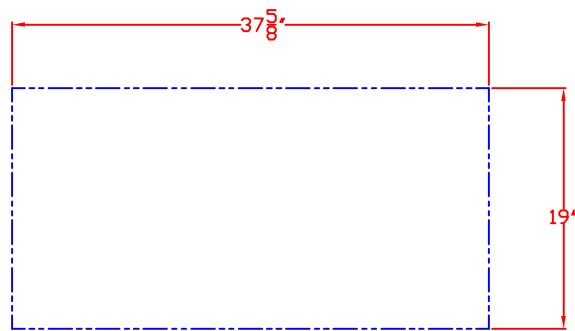

LYNX 42 IN. ACCESS DOORS
MODEL LDR42T
W/ DIMENSIONS

ISLAND CUTOUT
IN BLUE

FRONT VIEW

TOP VIEW

SIDE VIEW

LYNX 42 IN. ACCESS DOORS
MODEL LDR42T
ISLAND CUTOUT

TOP VIEW

FRONT VIEW

SIDE VIEW