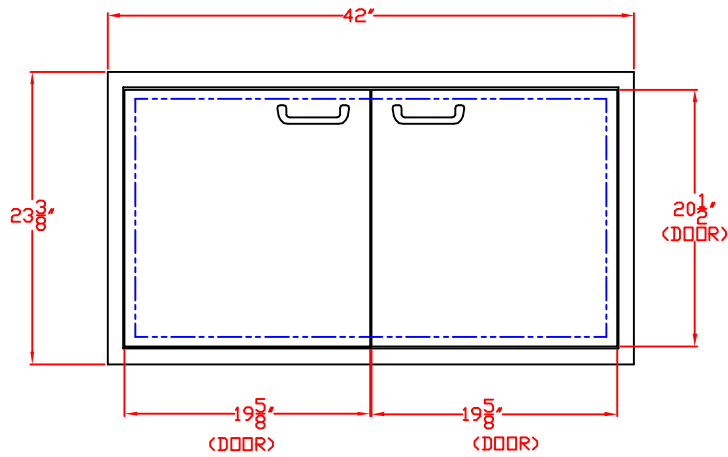

LYNX 42 IN. ACCESS DOORS
MODEL LDR42T
W/ DIMENSIONS

ISLAND CUTOUT
IN BLUE

FRONT VIEW

TOP VIEW

SIDE VIEW

LYNX 42 IN. ACCESS DOORS
MODEL LDR42T
ISLAND CUTOUT

TOP VIEW

FRONT VIEW

SIDE VIEW