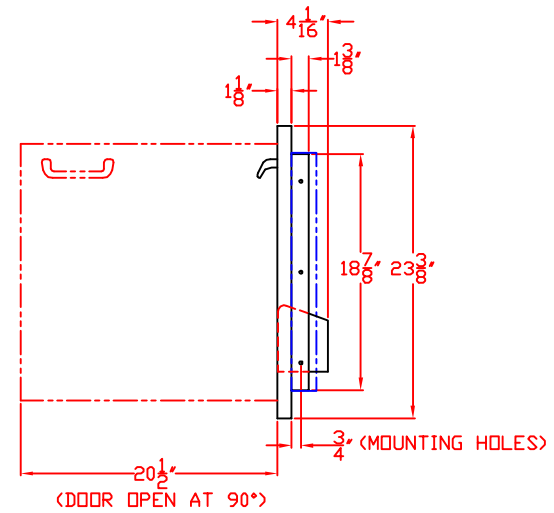

LYNX 42 IN. ACCESS DOORS
MODEL LDR42T
W/ DIMENSIONS

ISLAND CUTOUT
IN BLUE

FRONT VIEW

TOP VIEW

SIDE VIEW

LYNX 42 IN. ACCESS DOORS
MODEL LDR42T
ISLAND CUTOUT

TOP VIEW

FRONT VIEW

SIDE VIEW