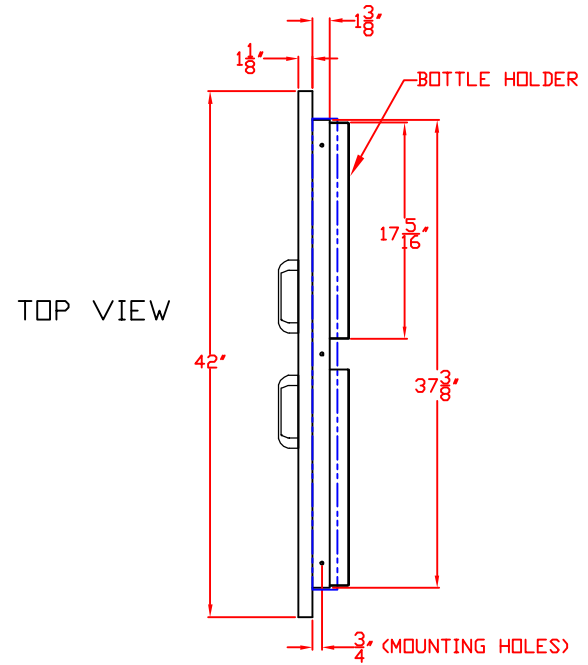

LYNX 42 IN. ACCESS DOORS
MODEL LDR42T
W/ DIMENSIONS

ISLAND CUTOUT
IN BLUE

FRONT VIEW

TOP VIEW

SIDE VIEW

LYNX 42 IN. ACCESS DOORS
MODEL LDR42T
ISLAND CUTOUT

TOP VIEW

FRONT VIEW

SIDE VIEW