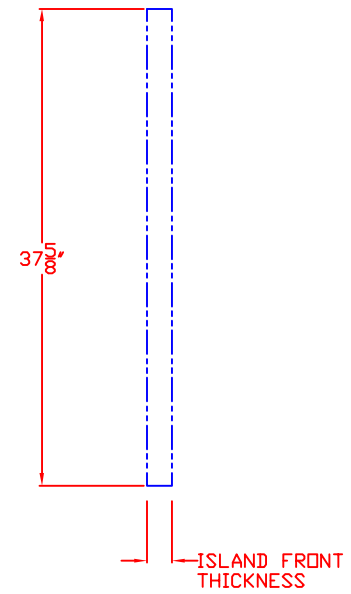

LYNX 42 IN. ACCESS DOORS
MODEL LDR42T
W/ DIMENSIONS

ISLAND CUTOUT
IN BLUE

FRONT VIEW

TOP VIEW

SIDE VIEW

LYNX 42 IN. ACCESS DOORS
MODEL LDR42T
ISLAND CUTOUT

TOP VIEW

FRONT VIEW

SIDE VIEW