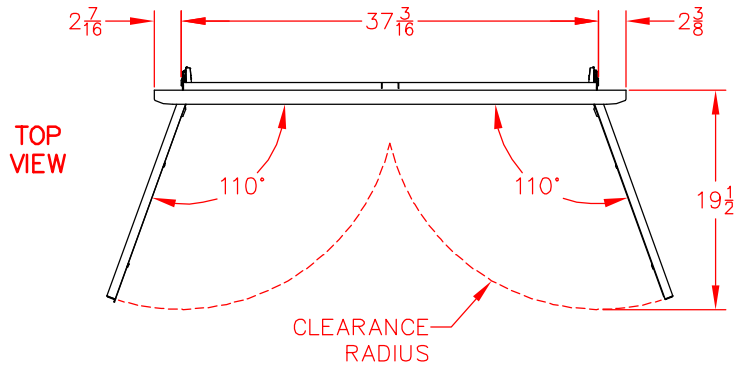

# LDR42T-4 DOUBLE ACCESS DOOR, 42"

## PRODUCT DIMENSIONS

## CUTOUT DIMENSIONS