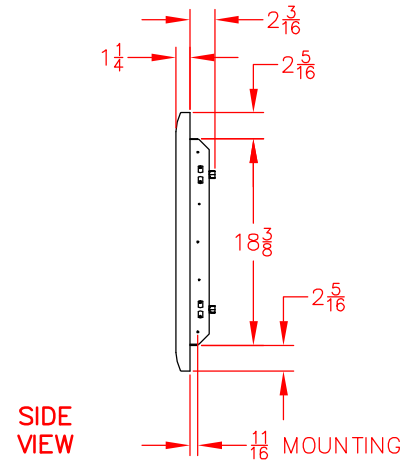

# LDR42T-4 DOUBLE ACCESS DOOR, 42"

## PRODUCT DIMENSIONS

## CUTOUT DIMENSIONS