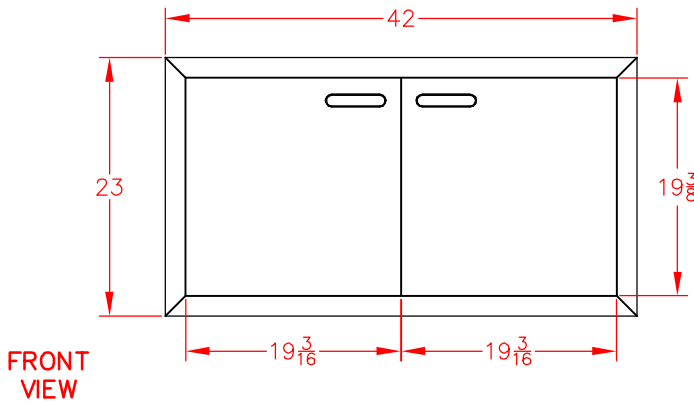

# LDR42T-4 DOUBLE ACCESS DOOR, 42"

## PRODUCT DIMENSIONS

## CUTOUT DIMENSIONS