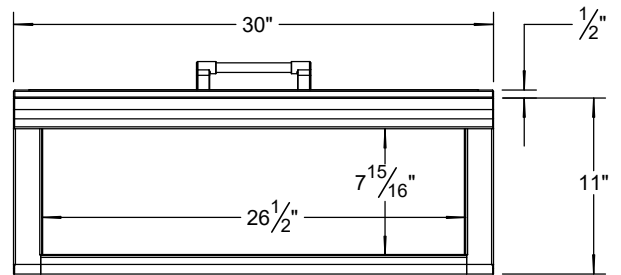

APS-30PPC TYPICAL INSTALLATION

FRONT VIEW

PROFILE VIEW

COUNTERTOP CUTOUTS REQUIREMENTS