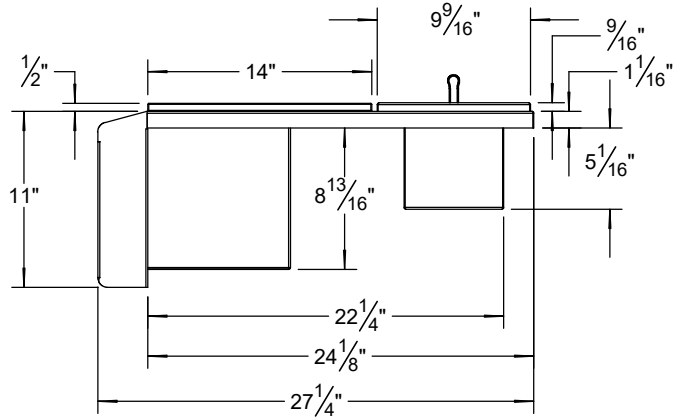

APS-30PPC TYPICAL INSTALLATION

FRONT VIEW

PROFILE VIEW

COUNTERTOP CUTOUTS REQUIREMENTS