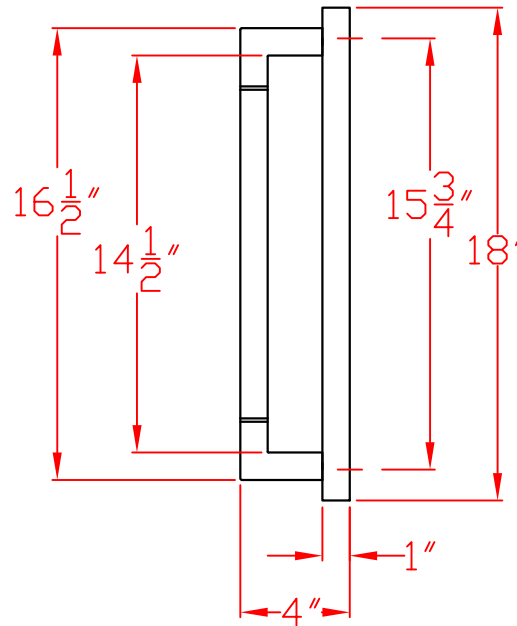

1/20/10

LYNX TOWEL BAR  
MODEL LTB  
W/ DIMENSIONS

TOP VIEW

REAR HIDDEN  
MOUNTING HOLES

FRONT VIEW

SIDE VIEW