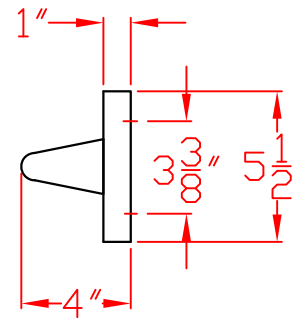

1/20/10

LYNX TOWEL BAR  
MODEL LTB  
W/ DIMENSIONS

TOP VIEW

REAR HIDDEN  
MOUNTING HOLES

FRONT VIEW

SIDE VIEW