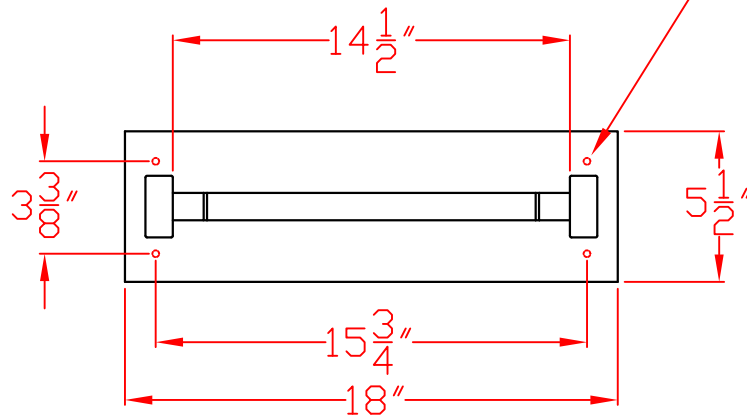

1/20/10

LYNX TOWEL BAR  
MODEL LTB  
W/ DIMENSIONS

TOP VIEW

REAR HIDDEN  
MOUNTING HOLES

FRONT VIEW

SIDE VIEW